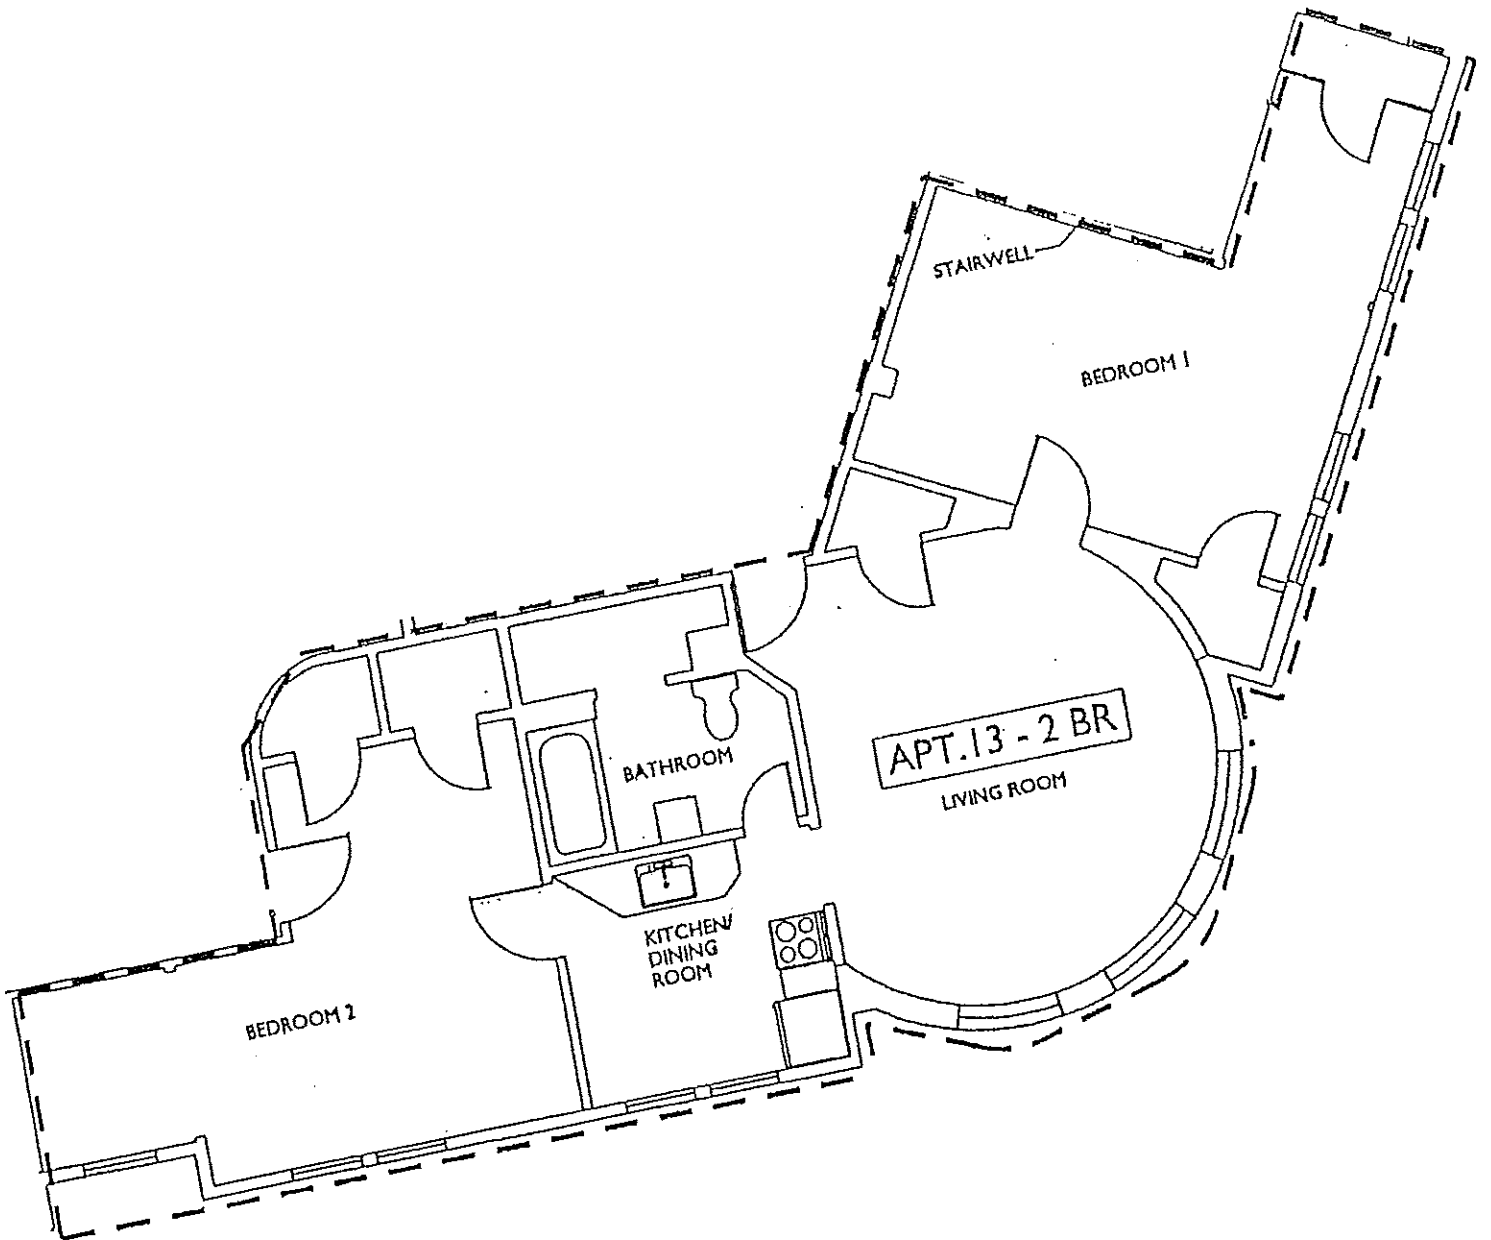

Apt 11

Floor: 2

Bedrooms: 1

Square Footage: 736

Apt 12

Floor: 2

Bedrooms: 1

Square Footage: 476